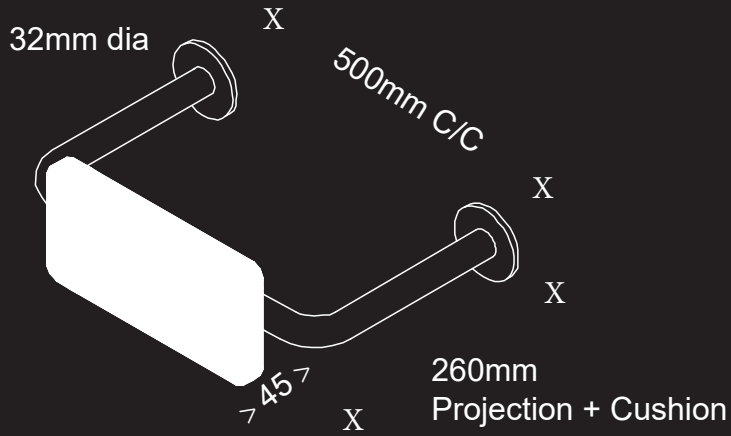

Back rest

Product Code

1930

Back rest with white pad

Finishes : SS, PS