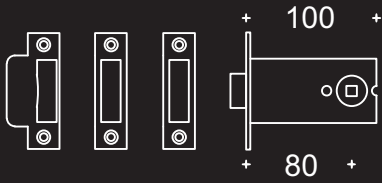

Locks : Cubical

Product Code

1765 Cubical deadlock

1764 Cubical deadlock

1705.12mm  
1706.25mm Rebate sets

Finishes : SS, PS