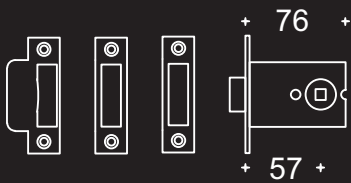

Locks : Cubical

Product Code

1765 Cubical deadlock

1764 Cubical deadlock

1705.12mm  
1706.25mm Rebate sets

Finishes : SS, PS