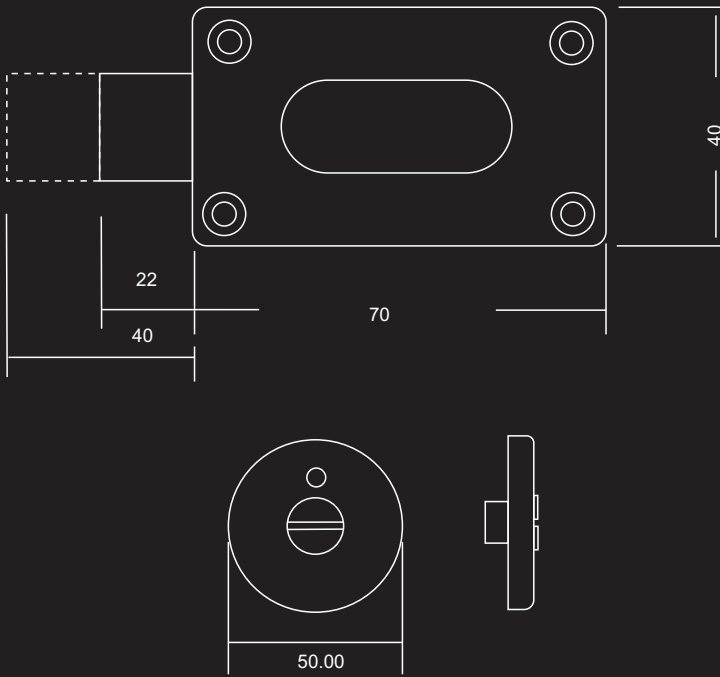

Indicator bolt

Product Code

4022

Finishes : SS

Indicator bolt

Product Code

4021

Finishes : SS, PS

Indicator bolt

Product Code

4020

Finishes : SS