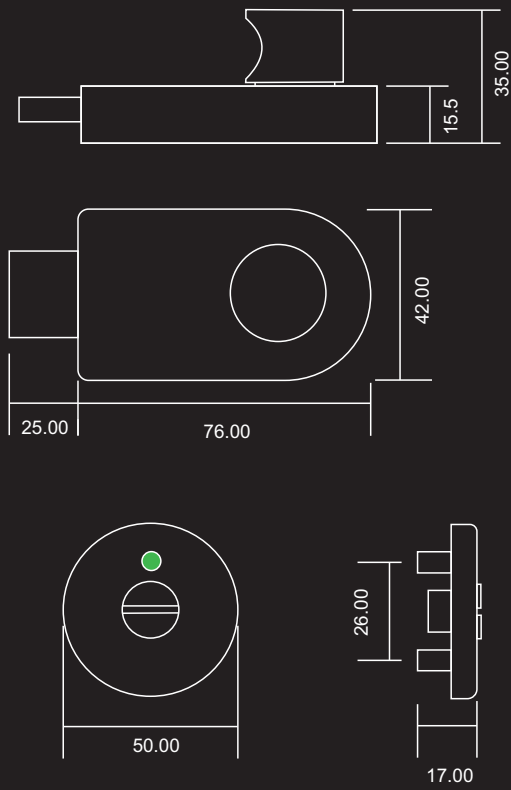

Indicator bolt

Product Code

4022

Finishes : SS

Indicator bolt

Product Code

4021

Finishes : SS, PS

Indicator bolt

Product Code

4020

Finishes : SS