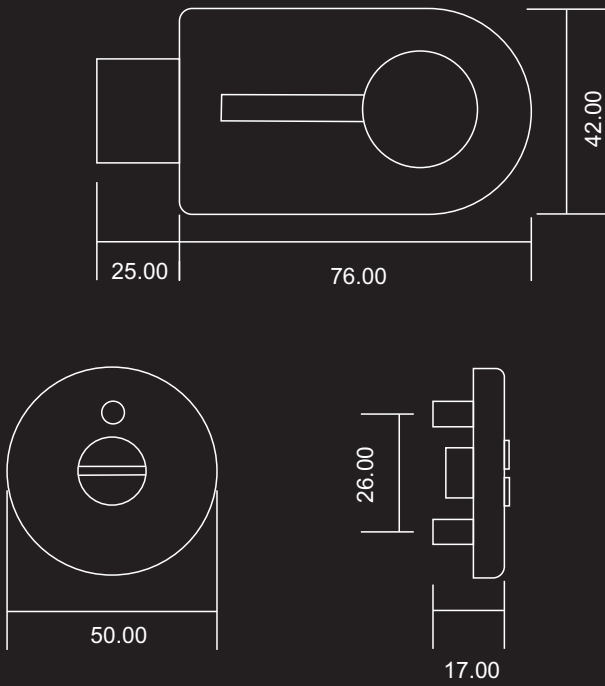

Indicator bolt

Product Code

4022

Finishes : SS

Indicator bolt

Product Code

4021

Finishes : SS, PS

Indicator bolt

Product Code

4020

Finishes : SS