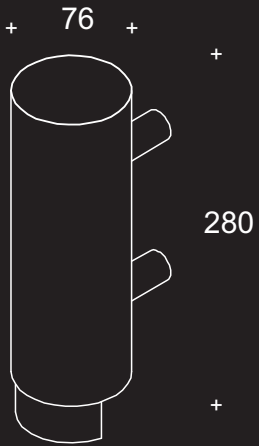

Soap dispenser

Product Code

1924

Profile range satin stainless steel wall  
fixing soap dispenser, with 1 litre  
capacity and visual indicators.  
H280 x 76mm dia Capacity 750 ml

Finishes : SS, PS