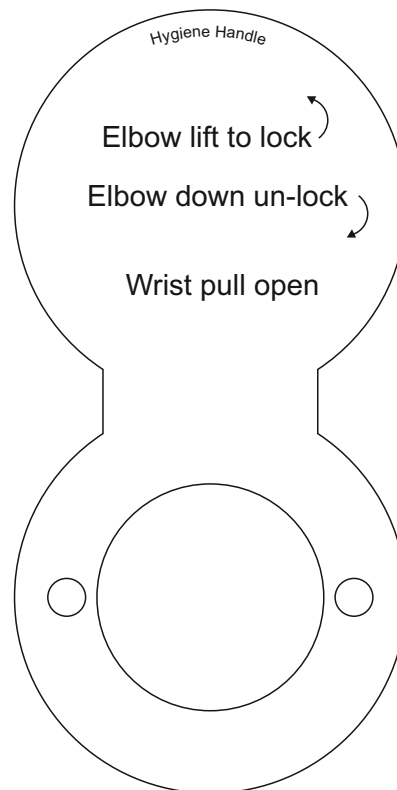

These lift to lock handles have been designed for use with your elbow to lock and unlock the door, incorporating an extended gap for wrist pull open.

Each handle comes complete ready for new fit or retro fit to a door that has been prepared for fixing at 38mm centres.

Available with information sign that fits behind the rose of handle if required, without any secondary fixing.

Code Illustration

FT.2005.HYGIENE

Finishes : SS

Hygiene Toilet Door Handle lock

Cubical Dead Lock , with 8mm square follower, to suit FT.2005.HYGIENE handle.

Code Illustration

20.1764.RAD.SS

Finishes : SS

Hygiene Toilet Door Handle Sign

Optional fitted sign

The all new hygiene cubical toilet door handles, complete with information signage.

These lift to lock handles have been designed for use with your elbow to lock and unlock the door, incorporating an extended gap for wrist pull open.

Each handle comes complete ready for new fit or retro fit to a door that has been prepared for fixing at 38mm centres.

Available with information sign that fits behind the rose of handle if required, without any secondary fixing.