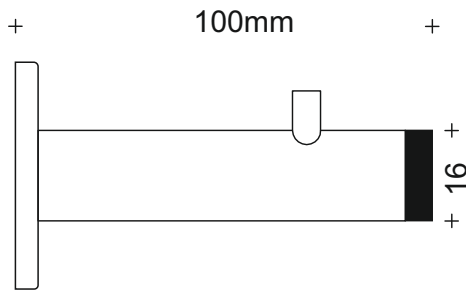

Hygiene Toilet Door Handle Coat Hook

Recommended for used with the FT.2005.HYGIENE handle to prevent handle hitting wall, 4 point fixing.