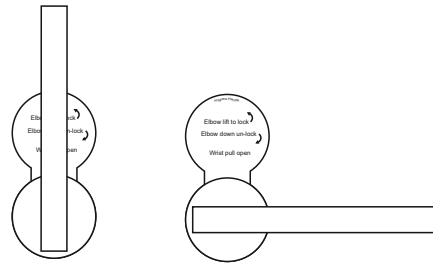

Hygiene Toilet Door Handle

See full details next page

Finishes : SS

Hygiene Toilet Door Handle

Supplied complete with indicator and spindle.

WC Indicator

Without indicator

The all new hygiene cubical toilet door handles, complete with information signage.

These lift to lock handles have been designed for use with your elbow to lock and unlock the door, incorporating an extended gap for wrist pull open.

Each handle comes complete ready for new fit or retro fit to a door that has been prepared for fixing at 38mm centres.

Available with information sign that fits behind the rose of handle if required, without any secondary fixing.

Code Illustration

FT.2005.HYGIENE

Finishes : SS

Hygiene Toilet Door Handle lock

Cubical Dead Lock , with 8mm square follower, to suit FT.2005.HYGIENE handle.

Code Illustration

20.1764.RAD.SS

Finishes : SS

Hygiene Toilet Door Handle Sign

Optional fitted sign

The all new hygiene cubical toilet door handles, complete with information signage.

These lift to lock handles have been designed for use with your elbow to lock and unlock the door, incorporating an extended gap for wrist pull open.