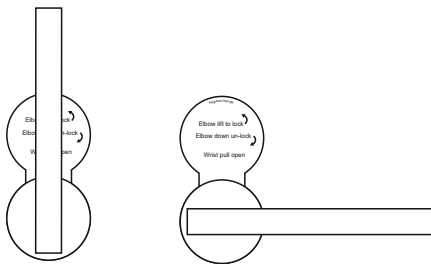

Hygiene Toilet Door Handle

See full details next page

Finishes : SS

Hygiene Toilet Door Handle

Supplied complete with indicator and spindle.

WC Indicator

Without indicator

The all new hygiene cubical toilet door handles, complete with information signage.

These lift to lock handles have been designed for use with your elbow to lock and unlock the door, incorporating an extended gap for wrist pull open.

Each handle comes complete ready for new fit or retro fit to a door that has been prepared for fixing at 38mm centres.

Available with information sign that fits behind the rose of handle if required, without any secondary fixing.

Code Illustration

FT.2005.HYGIENE

Finishes : SS

Hygiene Toilet Door Handle lock

Cubical Dead Lock , with 8mm square follower, to suit FT.2005.HYGIENE handle.

Code Illustration

20.1764.RAD.SS

Finishes : SS

Hygiene Toilet Door Handle Sign

Optional fitted sign

The all new hygiene cubical toilet door handles, complete with information signage.

These lift to lock handles have been designed for use with your elbow to lock and unlock the door, incorporating an extended gap for wrist pull open.