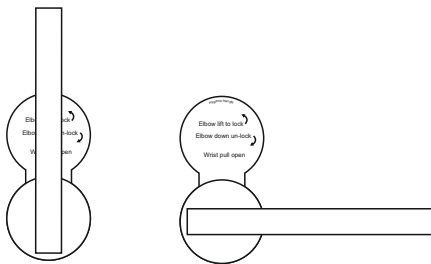

Hygiene Toilet Door Handle

See full details next page

Finishes : SS

Hygiene Toilet Door Handle

Supplied complete with indicator and spindle.

WC Indicator

Without indicator

The all new hygiene cubical toilet door handles, complete with information signage.

Code Illustration

20.1764.RAD.SS

Finishes : SS

Hygiene Toilet Door Handle Sign

Optional fitted sign

The all new hygiene cubical toilet door handles, complete with information signage.

These lift to lock handles have been designed for use with your elbow to lock and unlock the door, incorporating an extended gap for wrist pull open.

Each handle comes complete ready for new fit or retro fit to a door that has been prepared for fixing at 38mm centres.

Available with information sign that fits behind the rose of handle if required, without any secondary fixing.

Available with translated text to special order, if translation provided, and at extra cost.

Code Illustration

SPEC.47963

Finishes : SS

Hygiene Toilet Door Handle Coat Hook

Recommended for used with the FT.2005.HYGIENE handle to prevent handle hitting wall, 4 point fixing.