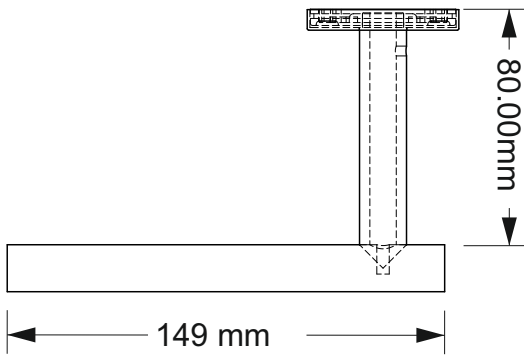

Hygiene Toilet Door Handle

See full details next page

Finishes : SS

Hygiene Toilet Door Handle

Supplied complete with indicator and spindle.

WC Indicator

Without indicator

The all new hygiene cubical toilet door handles, complete with information signage.

These lift to lock handles have been designed for use with your elbow to lock and unlock the door, incorporating an extended gap for wrist pull open.

Each handle comes complete ready for new fit or retro fit to a door that has been prepared for fixing at 38mm centres.

Available with information sign that fits behind the rose of handle if required, without any secondary fixing.

Code Illustration

FT.2005.HYGIENE

Finishes : SS

Hygiene Toilet Door Handle lock

Cubical Dead Lock , with 8mm square follower, to suit FT.2005.HYGIENE handle.

Each handle comes complete ready for new fit or retro fit to a door that has been prepared for fixing at 38mm centres.

Available with information sign that fits behind the rose of handle if required, without any secondary fixing.