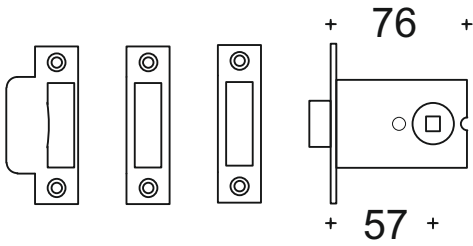

These lift to lock handles have been designed for use with your elbow to lock and unlock the door, incorporating an extended gap for wrist pull open.

Each handle comes complete ready for new fit or retro fit to a door that has been prepared for fixing at 38mm centres.

Available with information sign that fits behind the rose of handle if required, without any secondary fixing.

Code Illustration

FT.2005.HYGIENE

Finishes : SS

Hygiene Toilet Door Handle lock

Cubical Dead Lock , with 8mm square follower, to suit FT.2005.HYGIENE handle.

Code Illustration

20.1764.RAD.SS

Finishes : SS

Hygiene Toilet Door Handle Sign

Optional fitted sign

The all new hygiene cubical toilet door handles, complete with information signage.

These lift to lock handles have been designed for use with your elbow to lock and unlock the door, incorporating an extended gap for wrist pull open.

Each handle comes complete ready for new fit or retro fit to a door that has been prepared for fixing at 38mm centres.

Available with information sign that fits behind the rose of handle if required, without any secondary fixing.