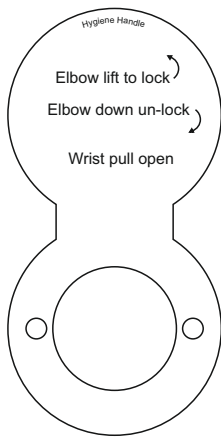

Hygiene Toilet Door Handle

See full details next page

Finishes : SS

Hygiene Toilet Door Handle

Supplied complete with indicator and spindle.

WC Indicator

Without indicator

The all new hygiene cubical toilet door handles, complete with information signage.

These lift to lock handles have been designed for use with your elbow to lock and unlock the door, incorporating an extended gap for wrist pull open.

Each handle comes complete ready for new fit or retro fit to a door that has been prepared for fixing at 38mm centres.

Available with information sign that fits behind the rose of handle if required, without any secondary fixing.

Code Illustration

FT.2005.HYGIENE

Finishes : SS

Hygiene Toilet Door Handle lock

Cubical Dead Lock , with 8mm square follower, to suit FT.2005.HYGIENE handle.

Code Illustration

20.1764.RAD.SS

Finishes : SS

Hygiene Toilet Door Handle Sign

Optional fitted sign

The all new hygiene cubical toilet door handles, complete with information signage.

These lift to lock handles have been designed for use with your elbow to lock and unlock the door, incorporating an extended gap for wrist pull open.