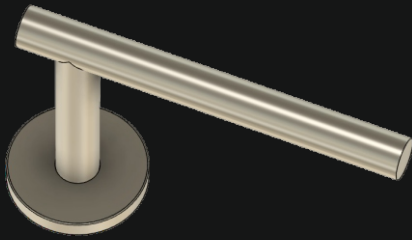

Hygiene Toilet Door Handle

See full details next page

Finishes : SS

Hygiene Toilet Door Handle

Supplied complete with indicator and spindle.

WC Indicator

Without indicator

The all new hygiene cubical toilet door handles, complete with information signage.

These lift to lock handles have been designed for use with your elbow to lock and unlock the door, incorporating an extended gap for wrist pull open.

Each handle comes complete ready for new fit or retro fit to a door that has been prepared for fixing at 38mm centres.

Available with information sign that fits behind the rose of handle if required, without any secondary fixing.

Code Illustration

FT.2005.HYGIENE

Finishes : SS

Hygiene Toilet Door Handle lock

Cubical Dead Lock , with 8mm square follower, to suit FT.2005.HYGIENE handle.

Code Illustration

20.1764.RAD.SS

Finishes : SS

Hygiene Toilet Door Handle Sign

Optional fitted sign

The all new hygiene cubical toilet door handles, complete with information signage.

These lift to lock handles have been designed for use with your elbow to lock and unlock the door, incorporating an extended gap for wrist pull open.