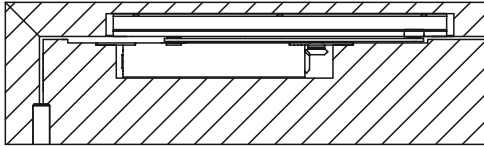

Concealed Door Closer

See full details next page

Finishes : SS, PS.

Product Code

20.1659

Freedom range fully concealed door closer for doors up to 1100mm, 130kg maximum weight, minimum door thickness 44mm, adjustable power EN2-4, closing speed, latch action, backcheck, thermo - constant closing speed 80 efficient cam action with rapid fall off of opening force.

20.1659.30

Freedom concealed door closer intumescent fire pack for ½ hour door.

20.1659.60

Freedom concealed door closer intumescent fire pack for 1 hour door.

20.1660

Freedom range fully concealed door closer for doors up to 1400mm, 180kg maximum weight, minimum door thickness 54mm, adjustable power EN3-6, closing speed, latch action, backcheck, thermo-constant closing speed 80 % efficient cam action with rapid fall off of opening force