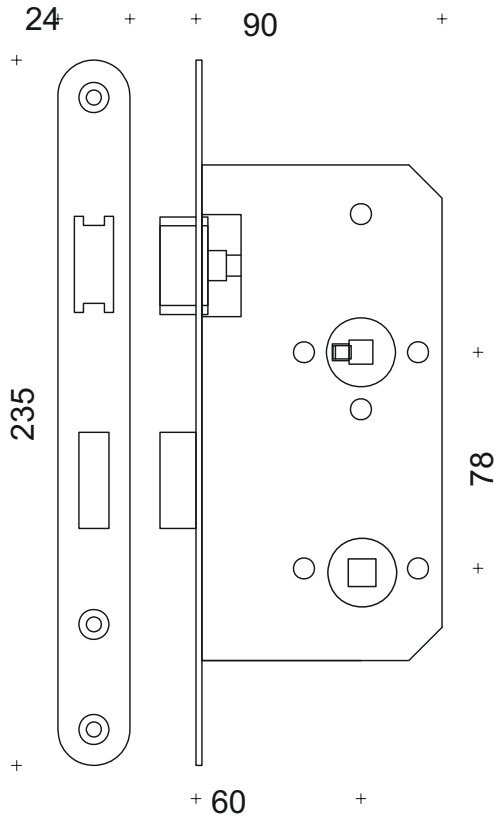

Bathlock : 60mm and 80mm Backset

See full details next page

Finishes : SS, PS, PB, BZ

60mm Backset

Product Code

20.1703

Code Illustration

20.1703.SS = Satin stainless steel

Finishes : SS, PS, PB, BZ

80mm Backset

Product Code

20.1749

Code Illustration

20.1749.SS = Satin stainless steel

Finishes : SS, PS, PB, BZ