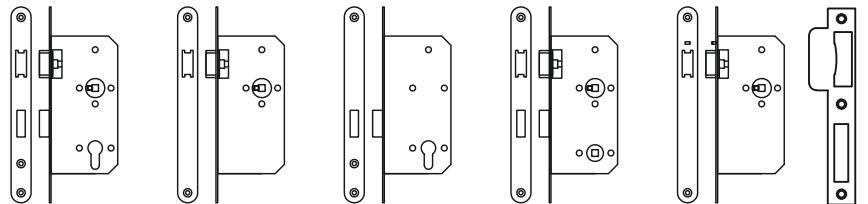

Bathlock : 60mm and 80mm Backset

See full details next page

Finishes : SS, PS, PB, BZ

60mm Backset

Product Code

20.1703

Code Illustration

20.1703.SS = Satin stainless steel

Finishes : SS, PS, PB, BZ

80mm Backset

Product Code

20.1749

Code Illustration

20.1749.SS = Satin stainless steel

Finishes : SS, PS, PB, BZ