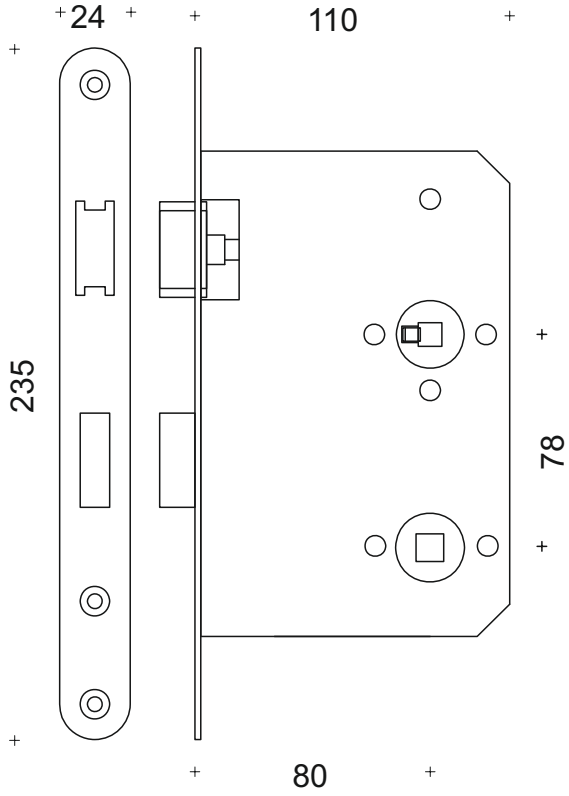

Bathlock : 60mm and 80mm Backset

See full details next page

Finishes : SS, PS, PB, BZ

60mm Backset

Product Code

20.1703

Code Illustration

20.1703.SS = Satin stainless steel

Finishes : SS, PS, PB, BZ

80mm Backset

Product Code

20.1749

Code Illustration

20.1749.SS = Satin stainless steel

Finishes : SS, PS, PB, BZ