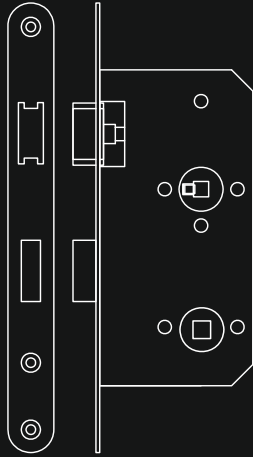

Bathlock : 60mm and 80mm Backset

See full details next page

Finishes : SS, PS, PB, BZ

60mm Backset

Product Code

20.1703

Code Illustration

20.1703.SS = Satin stainless steel

Finishes : SS, PS, PB, BZ

80mm Backset

Product Code

20.1749

Code Illustration

20.1749.SS = Satin stainless steel

Finishes : SS, PS, PB, BZ