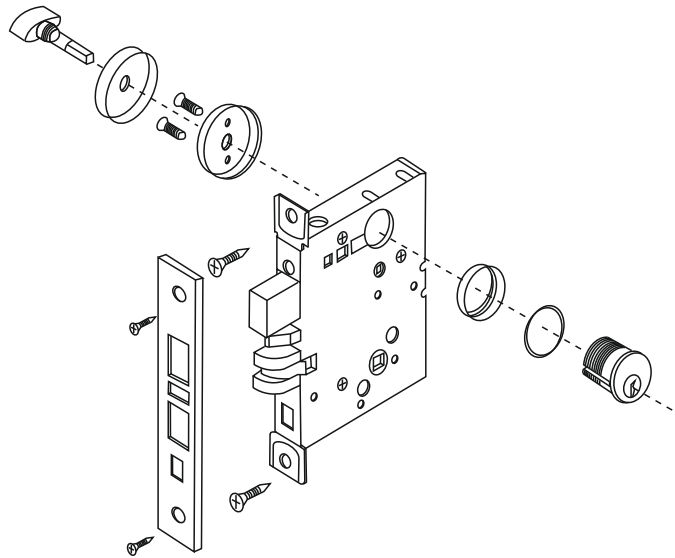

Lock : UL Listed

Product Code

20.1776

Ansi Grade 1
UL 10C 3 Hour Fire Tested
Apartment Entrance Lock

Lock : UL Listed

Code Illustration

20.1776.SS = Satin stainless steel

Finishes : SS